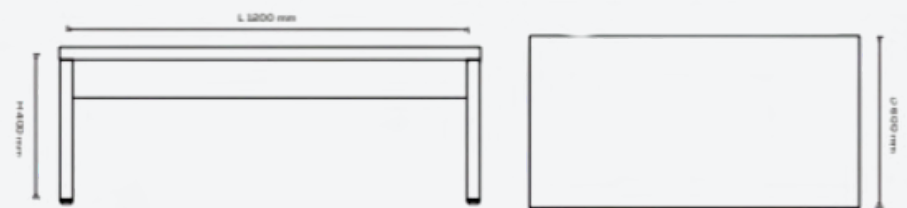

Elevate Desk

Material: