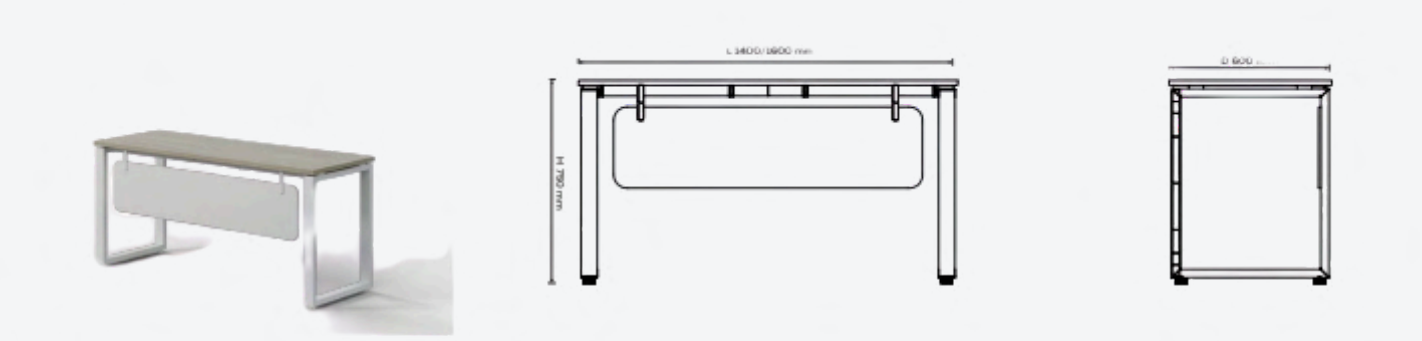

Apex Desk

Desk Dimension:
L 1400/1600 x D 600 x H 750mm