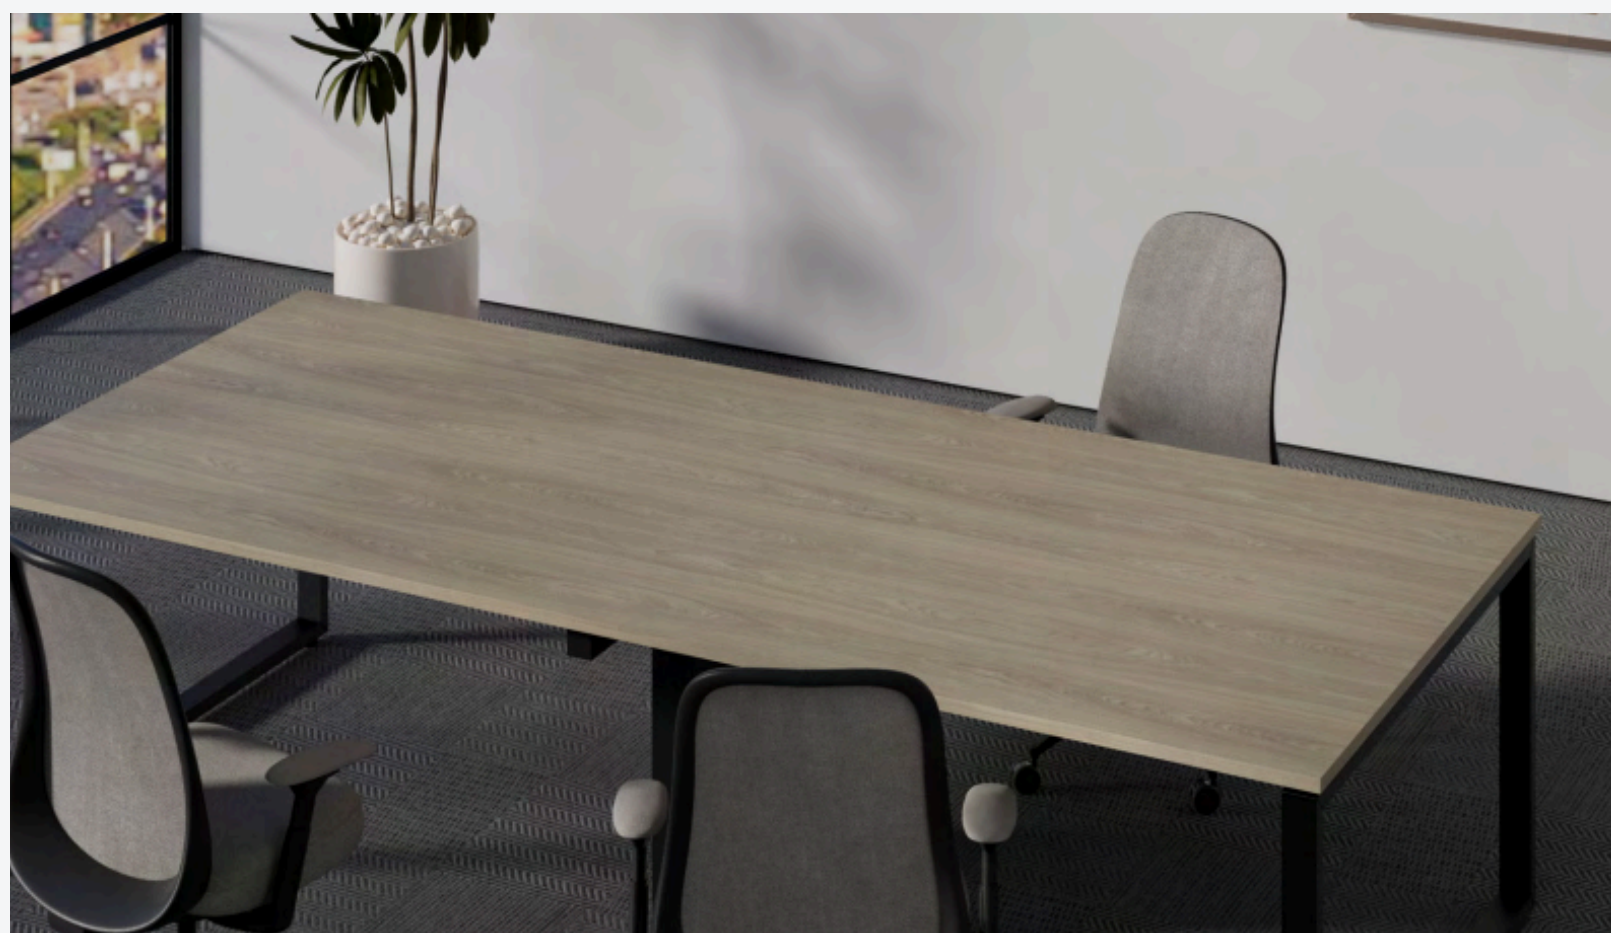

Apex Desk

Apex Desk is designed to represent the highest level of executive performance.

Its bold lines and balanced proportions create a refined, modern statement in any workspace.

Crafted with precision and premium materials, it ensures durability, functionality, and a commanding presence suited for leadership environments.