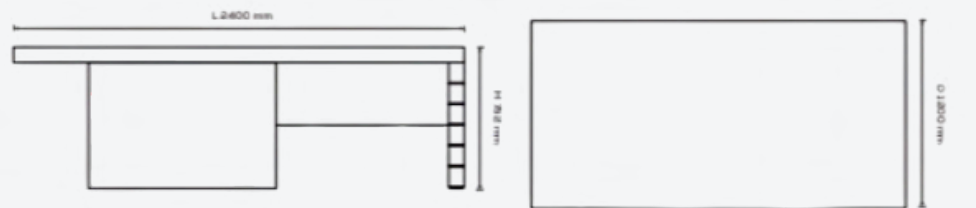

Elevate Desk

Material: