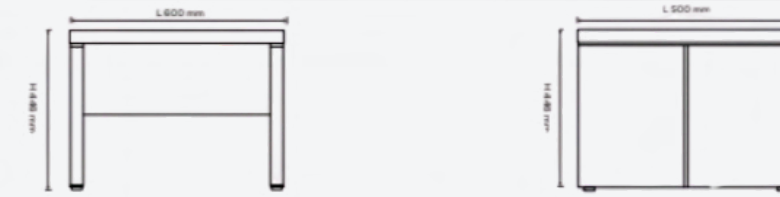

Coffee Table Dimension
L 500 x D 500 x H 446 mm