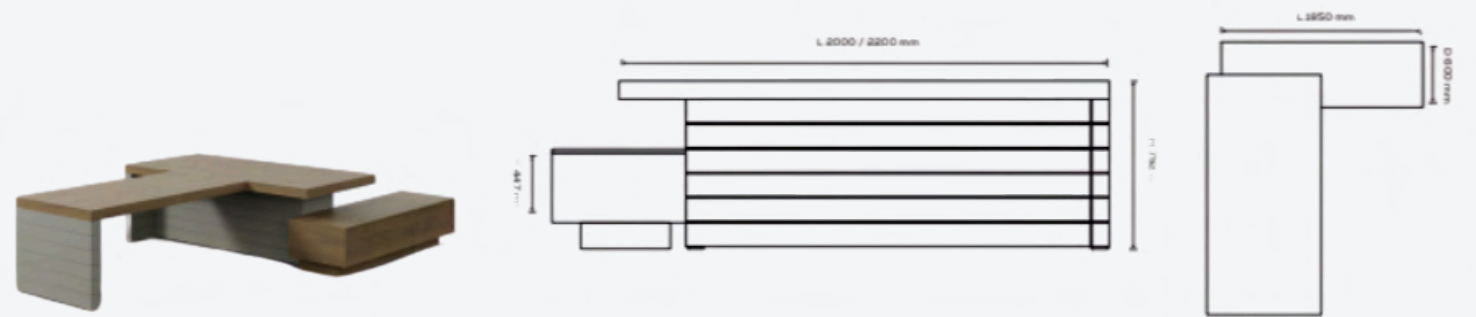

Elevate Desk

Side Unit Dimension
L 1850 x D 600 x H 447mm