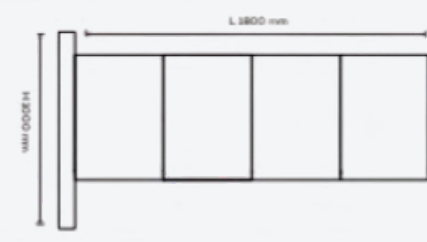

Separo Tor Dimension
L 62 x D 450 x H 2000 mm