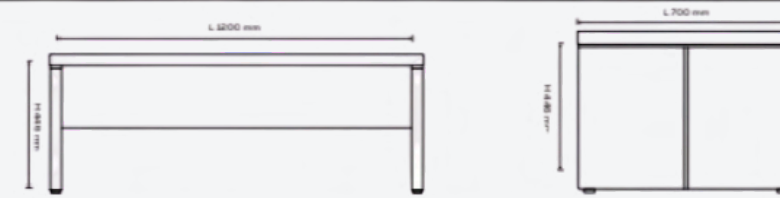

Coffee Table Dimension
L 700 x D 500 x H 446 mm