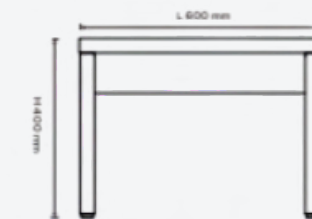

Elevate Desk

Material: