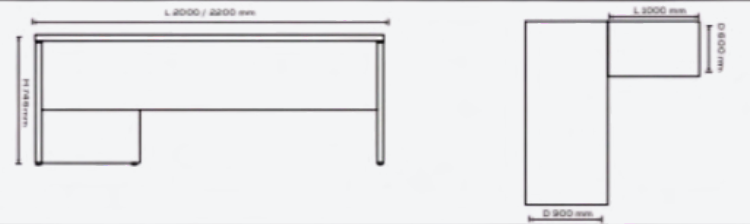

Side Unit Dimension
L 800 x D 600 x H 745mm