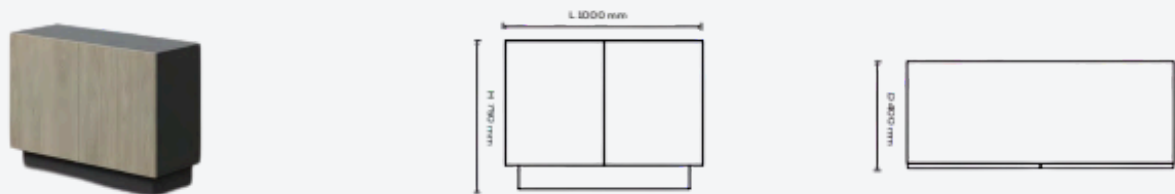

Cabinet 2 Doors Dimension: L 1000 x D 400 x H 750mm