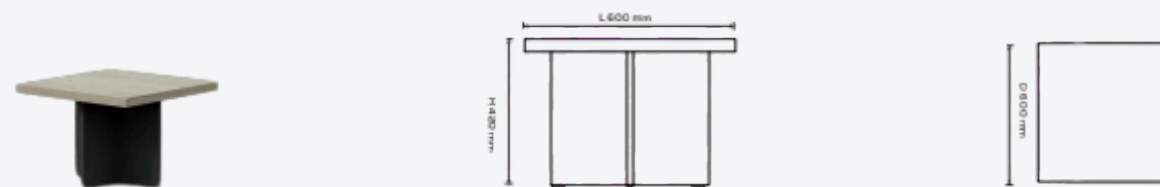

Coffee Table Dimension: L 600 x D 600 x H 420 mm