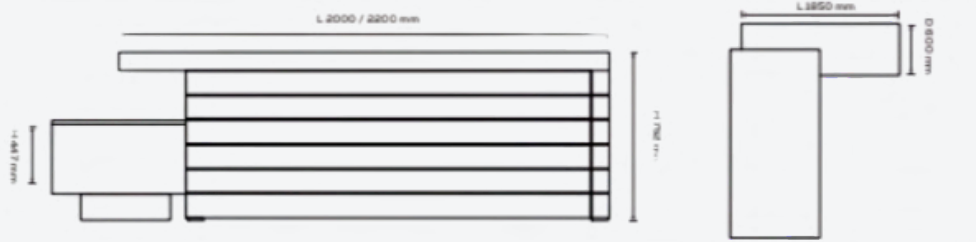

Side Unit Dimension
L 1850 x D 600 x H 447 mm