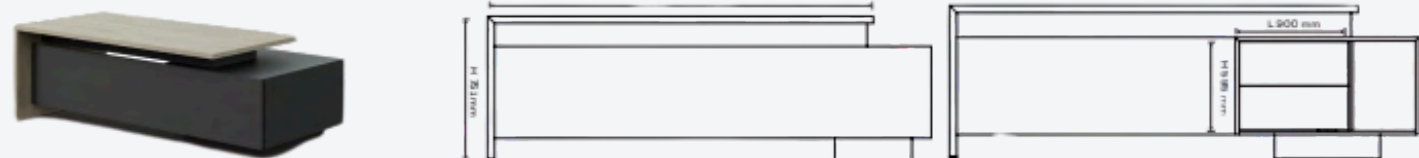

# Summit Desk

Summit Desk is crafted for executive spaces that demand presence and authority.

Its structured silhouette and refined detailing create a strong architectural statement.

Engineered with precision and premium materials, it delivers stability, functionality, and long-lasting performance for high-level work environments.

# Summit Desk

Desk Dimension: L 2000 / 2200 x D 1000 x H 750mm  
Side Unit Dimension: L 200 x D 600 x H 555mm

Desk Dimension: L 2000 / 2200 x D 1000 x H 750mm  
Drawer Side Unit Dimension: L 900 x D 900 x H 555mm