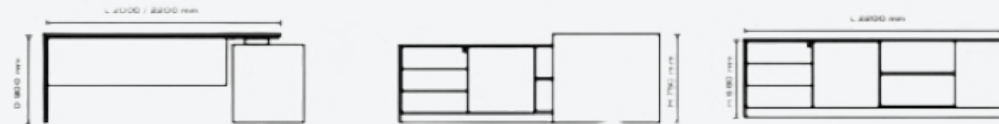

Desk Dimension
L 2000 / 2200 x D 900 x H 750mm