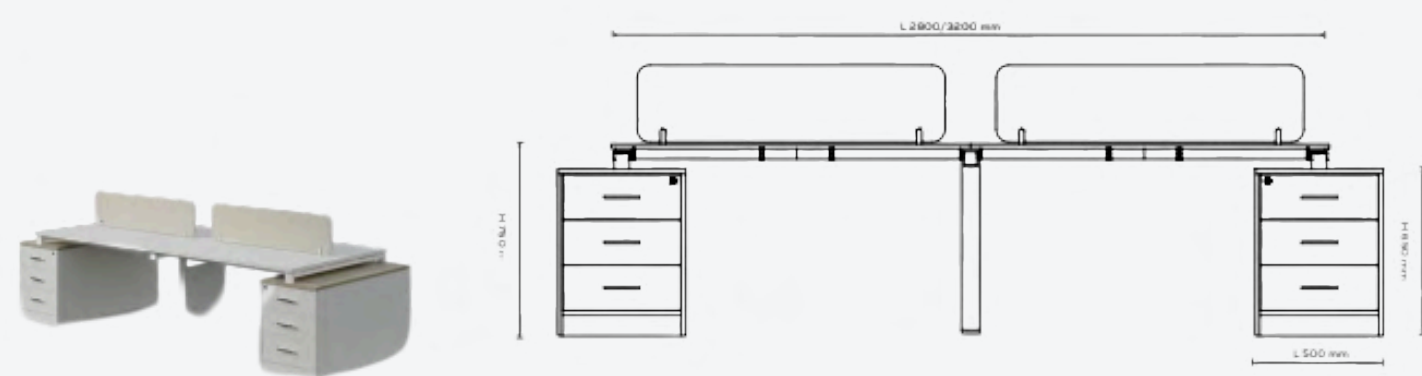

Apex Desk

Extended Quadruple Workstation Dimension:
L 2800/3200 x D 1200 x H 750 mm

Drawer Side Dimension:
L 500 x D 1200 x H 650mm