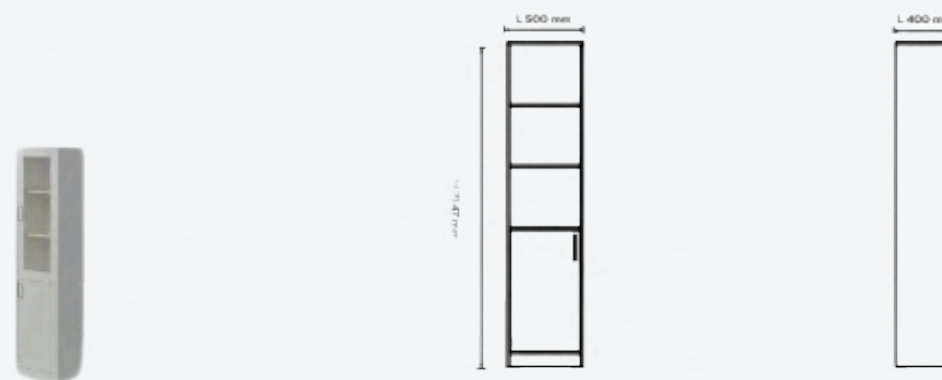

Cabinet Dimension:
L 500 x D 400 x H 2147 mm

Material: