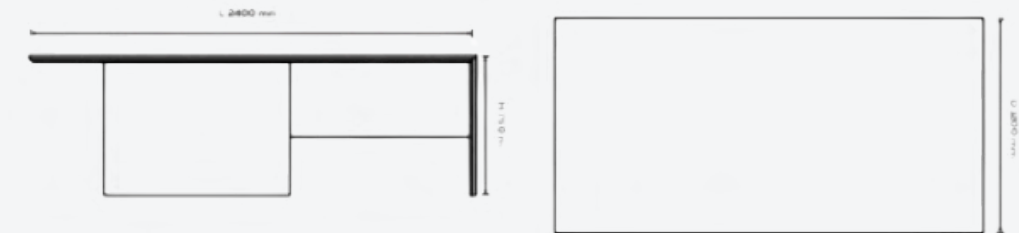

Titan Desk

Material:

LUV | Luxury&Veneer

vennerlux.sa