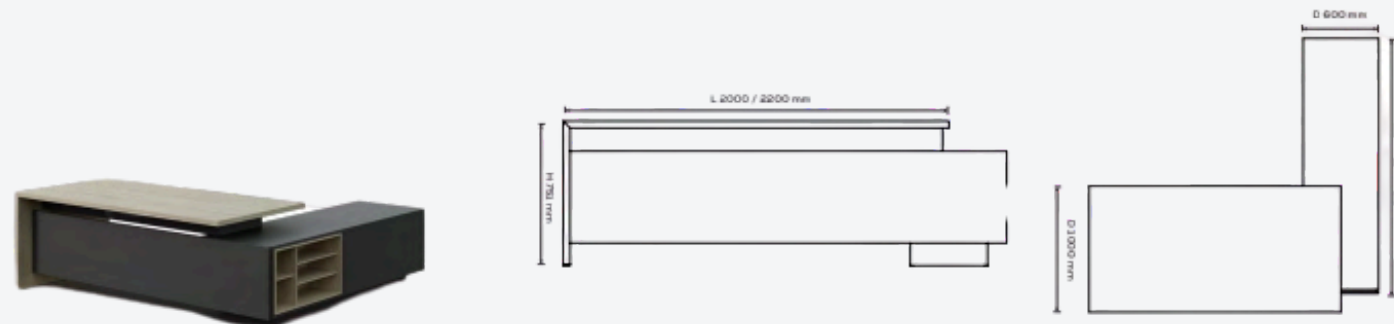

# Summit Desk

Summit Desk is crafted for executive spaces that demand presence and authority.

Its structured silhouette and refined detailing create a strong architectural statement.

Engineered with precision and premium materials, it delivers stability, functionality, and long-lasting performance for high-level work environments.

# Summit Desk

Desk Dimension: L 2000 / 2200 x D 1000 x H 750mm  
Side Unit Dimension: L 200 x D 600 x H 555mm

Desk Dimension: L 2000 / 2200 x D 1000 x H 750mm  
Drawer Side Unit Dimension: L 900 x D 900 x H 555mm