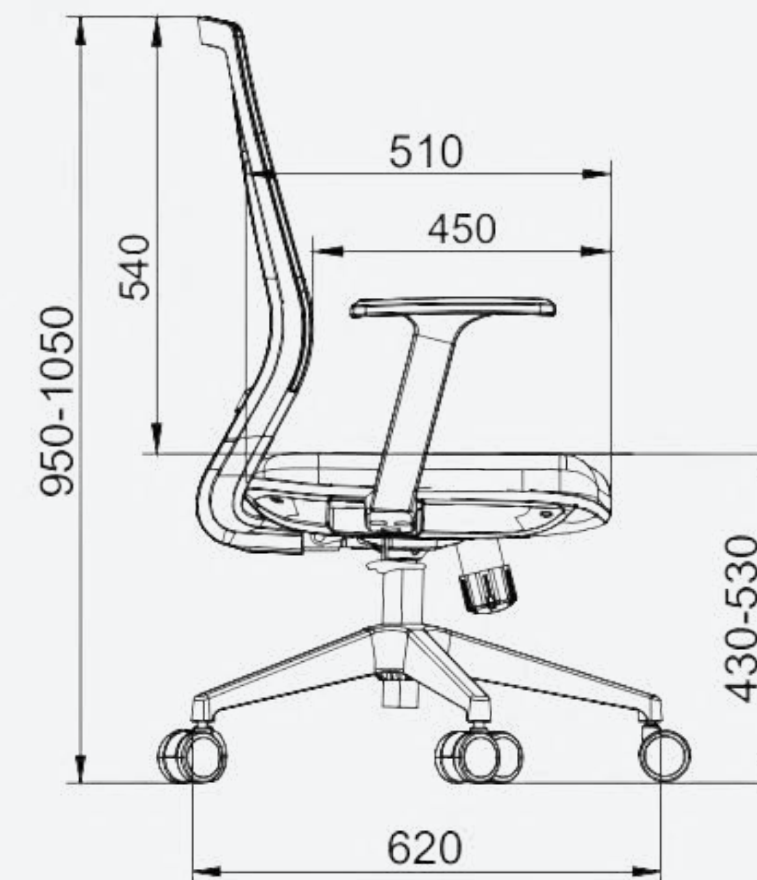

GK3-GM-01

Dimensions & Specifications

Overall Height: 950 - 1050 mm (Adjustable)

Seat Height: 430 - 530 mm (Adjustable)

Overall Width: 625 mm

Seat Width: 500 mm

Backrest Width: 470 mm

Overall Depth: 620 mm

Seat Depth: 450 mm

Backrest Height: 540 mm

Armrest Height: 280 mm

D-GT5-GH-03

LUV | Luxury&Veneer

vennerlux.sa

D-GT5-GH-03

The Veseat Executive Ergonomic Chair is designed for professionals who demand elevated comfort, full-body support, and modern elegance in their workspace.

Built on a durable five-star base with smooth-rolling casters, Veseat ensures both stability and effortless mobility.

D-GT5-GH-03

Dimensions & Specifications

Overall Height: 1170 - 1365 mm (Adjustable)

Backrest Height: 630 mm

Seat Height: 465 - 565 mm (Adjustable)

Overall Width: 680 mm

Seat Width: 510 mm

Back Width: 500 mm

Headrest Width: 390 mm

Headrest Height: 200 mm

Overall Depth: 640 mm

Seat Depth: 500 mm