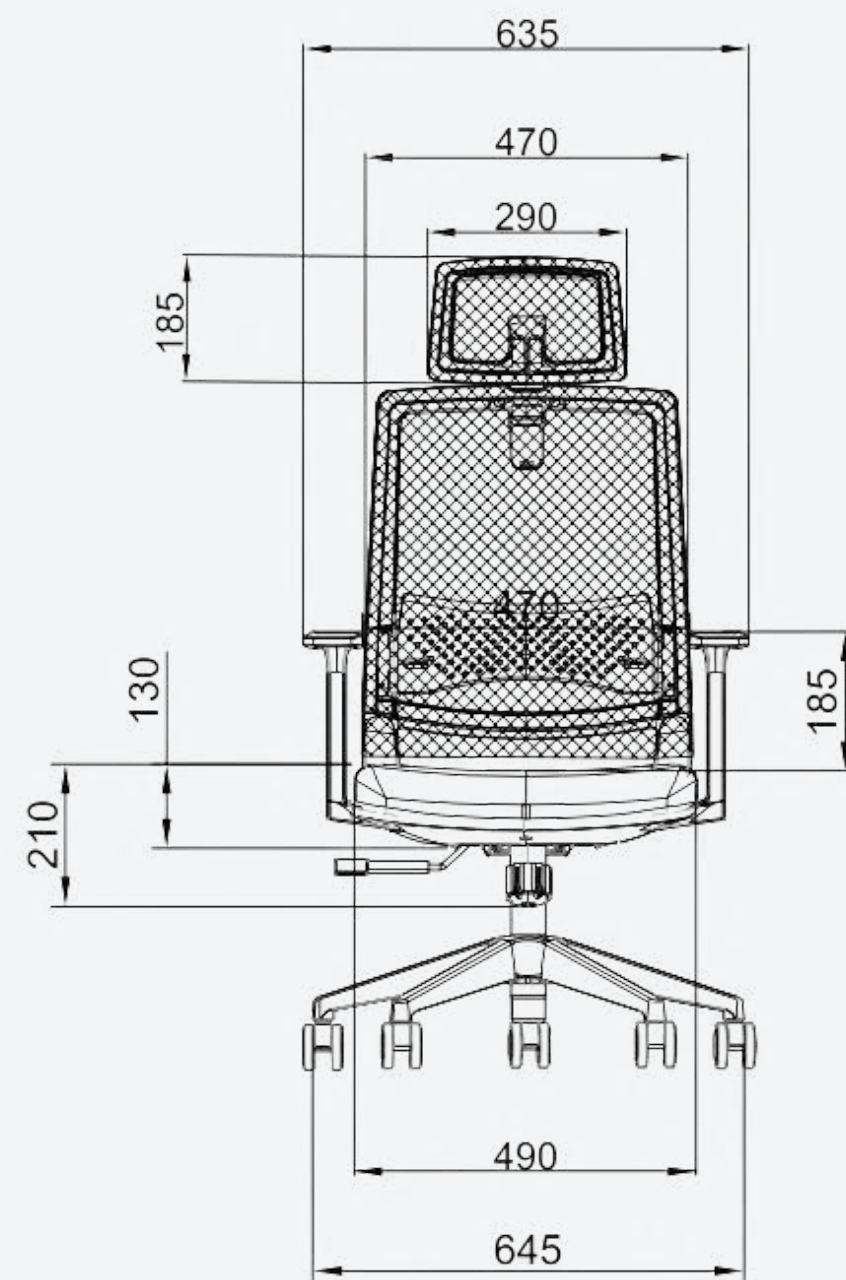

GK3-GM-01

Dimensions & Specifications

Overall Height: 950 - 1050 mm (Adjustable)

Seat Height: 430 - 530 mm (Adjustable)

Overall Width: 625 mm

Seat Width: 500 mm

Backrest Width: 470 mm

Overall Depth: 620 mm

Built on a durable five-star base with smooth-rolling casters, Veseat ensures both stability and effortless mobility.

D-GT5-GH-03

Dimensions & Specifications

Overall Height: 1170 - 1365 mm (Adjustable)

Backrest Height: 630 mm

Headrest Height Range: 135 - 245 mm

Backrest Height: 530 mm

Backrest Width: 470 mm

Headrest Width: 290 mm

Overall Width: 635 mm

Seat Width: 490 mm

Overall Depth: 620 mm

Seat Depth: 515 mm

Seat Height: 420 - 520 mm (Adjustable)

Armrest Length: 440 mm

Armrest Height from Seat: 130 - 210 mm

Armrest Support Height: 185 mm

02 Noel Furniture

JOY-H (NYLON BASE)

JOY-H (NYLON BASE)

The Noel Furniture Executive Mesh Chair combines ergonomic support with a clean, professional design.