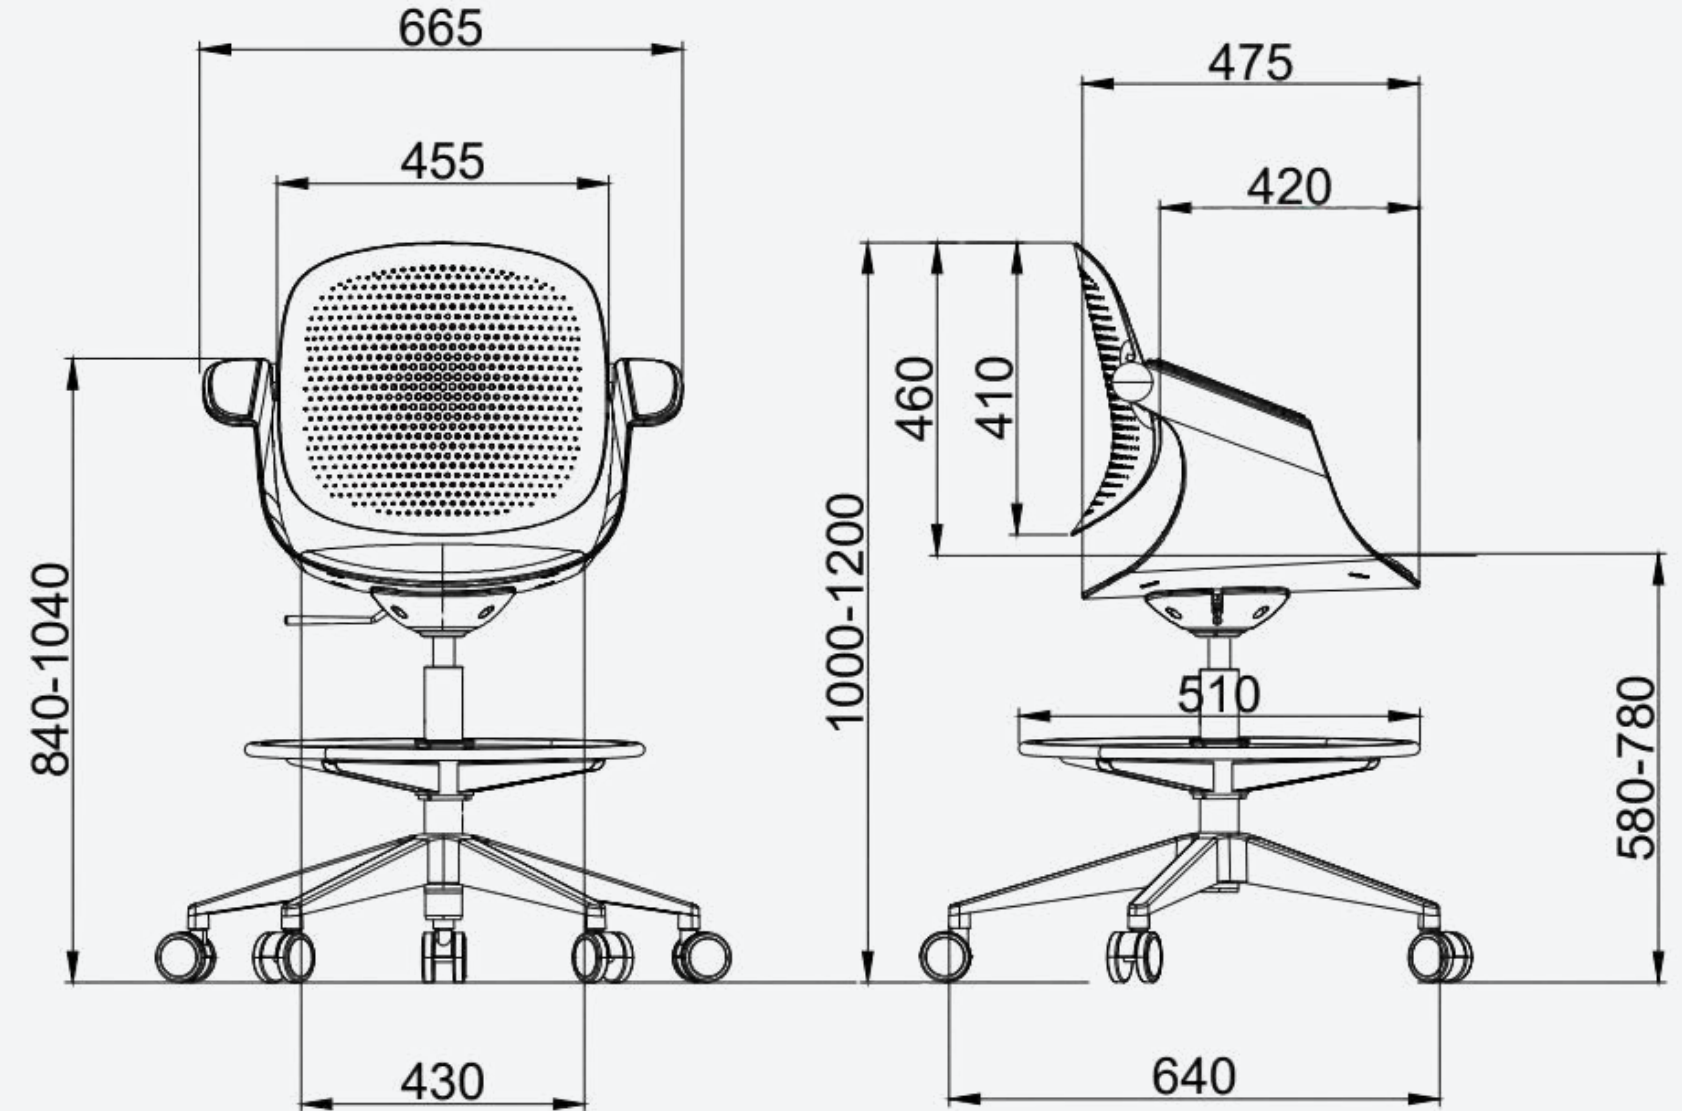

GK3-GM-01

Dimensions & Specifications

Overall Height: 950 - 1050 mm (Adjustable)

Seat Height: 430 - 530 mm (Adjustable)

Overall Width: 625 mm

Seat Width: 500 mm

Backrest Width: 470 mm

Overall Depth: 620 mm

Overall Height: 1045 – 1145 mm (Adjustable)

Backrest Height: 630 mm

Seat Height: 455 – 555 mm (Adjustable)

Overall Width: 695 mm

Back Width: 500 mm

Seat Width: 510 mm

Overall Depth: 640 mm

Seat Depth: 515 mm

F2-G21

Dimensions & Specifications

Overall Height: 1000 - 1200 mm (Adjustable)

Seat Height: 580 - 780 mm (Adjustable)

Backrest Height: 460 mm

Back Support Height (Inner): 410 mm

Overall Width: 665 mm

Back Width: 455 mm

Seat Width: 430 mm

Seat Depth: 420 mm

Overall Depth: 640 mm

Footrest Ring Diameter: 510 mm

Top Depth Dimension: 475 mm

GK3-BH-01

GK3-BH-01

The Veseat Pro Mesh Executive Chair is built for professionals who value ergonomic precision, breathable comfort, and modern performance design.