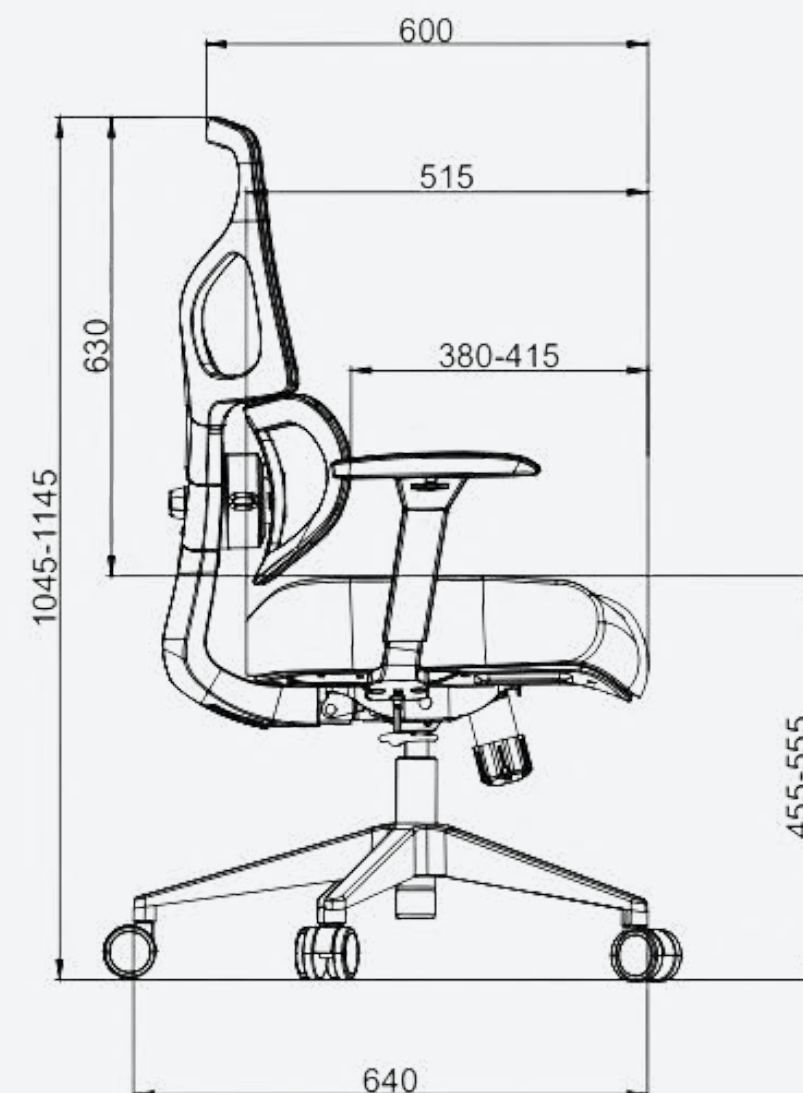

GK3-GM-01

Dimensions & Specifications

Overall Height: 950 - 1050 mm (Adjustable)

Seat Height: 430 - 530 mm (Adjustable)

Overall Width: 625 mm

Seat Width: 500 mm

Backrest Width: 470 mm

Overall Depth: 620 mm

Seat Height: 465 - 565 mm (Adjustable)

Overall Width: 680 mm

Seat Width: 510 mm

Back Width: 500 mm

Headrest Width: 390 mm

Headrest Height: 200 mm

Overall Depth: 640 mm

Seat Depth: 500 mm

Overall Height: 1045 – 1145 mm (Adjustable)

Backrest Height: 630 mm

Seat Height: 455 – 555 mm (Adjustable)

Overall Width: 695 mm

Back Width: 500 mm

Seat Width: 510 mm

Overall Depth: 640 mm

Seat Depth: 515 mm

Armrest Height: 280 – 350 mm

Armrest Length: 380 – 415 mm

Seat Height from Floor Range: 425 – 525 mm

F2-G21

F2-G21

The Veseat Elevate Chair is designed for creative workspaces, studios, labs, and high-desk environments where flexibility and comfort are essential.