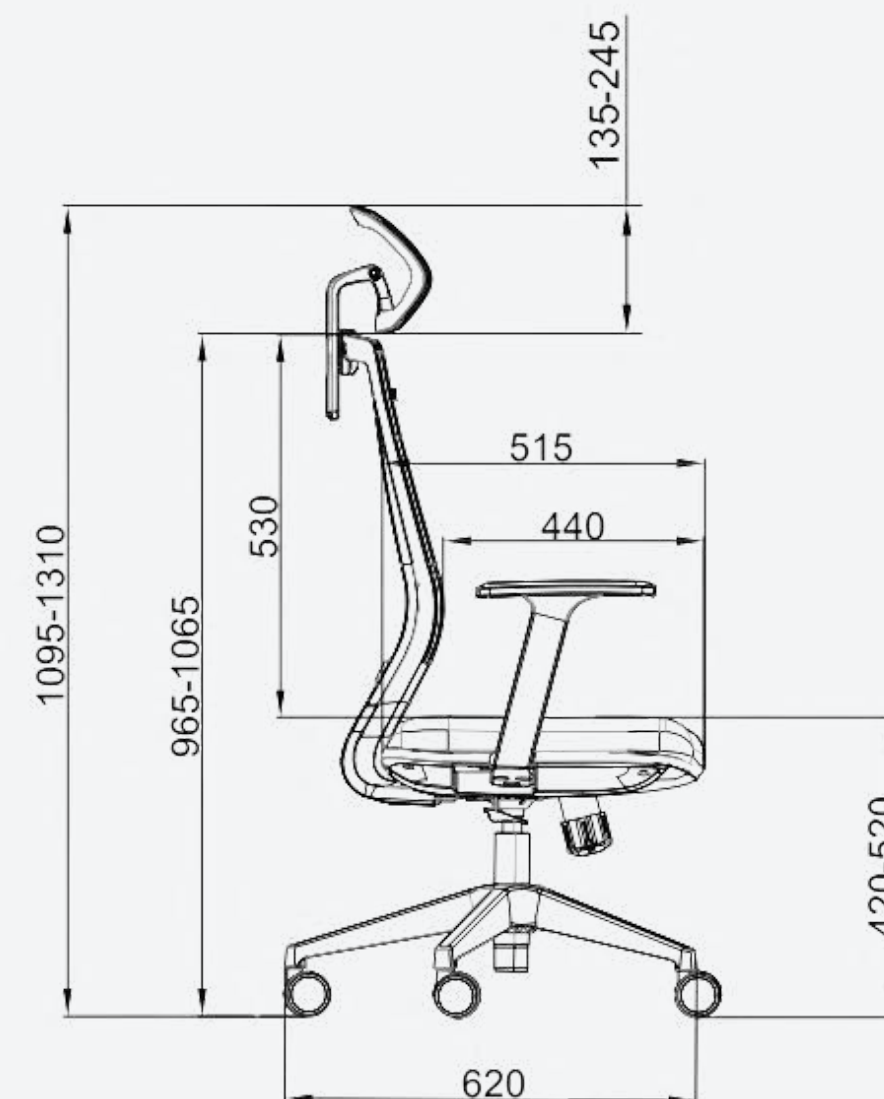

GK3-GM-01

Dimensions & Specifications

Overall Height: 950 - 1050 mm (Adjustable)

Seat Height: 430 - 530 mm (Adjustable)

Overall Width: 625 mm

Seat Width: 500 mm

Backrest Width: 470 mm

Overall Depth: 620 mm

Overall Height: 1045 – 1145 mm (Adjustable)

Backrest Height: 630 mm

Seat Height: 455 – 555 mm (Adjustable)

Overall Width: 695 mm

Back Width: 500 mm

Seat Width: 510 mm

Overall Depth: 640 mm

Seat Depth: 515 mm

Headrest Height Range: 135 - 245 mm

Backrest Height: 530 mm

Backrest Width: 470 mm

Headrest Width: 290 mm

Overall Width: 635 mm

Seat Width: 490 mm

Overall Depth: 620 mm

Seat Depth: 515 mm

Seat Height: 420 - 520 mm (Adjustable)

Armrest Length: 440 mm

Armrest Height from Seat: 130 - 210 mm

Armrest Support Height: 185 mm

02 Noel Furniture

JOY-H (NYLON BASE)

JOY-H (NYLON BASE)

The Noel Furniture Executive Mesh Chair combines ergonomic support with a clean, professional design.