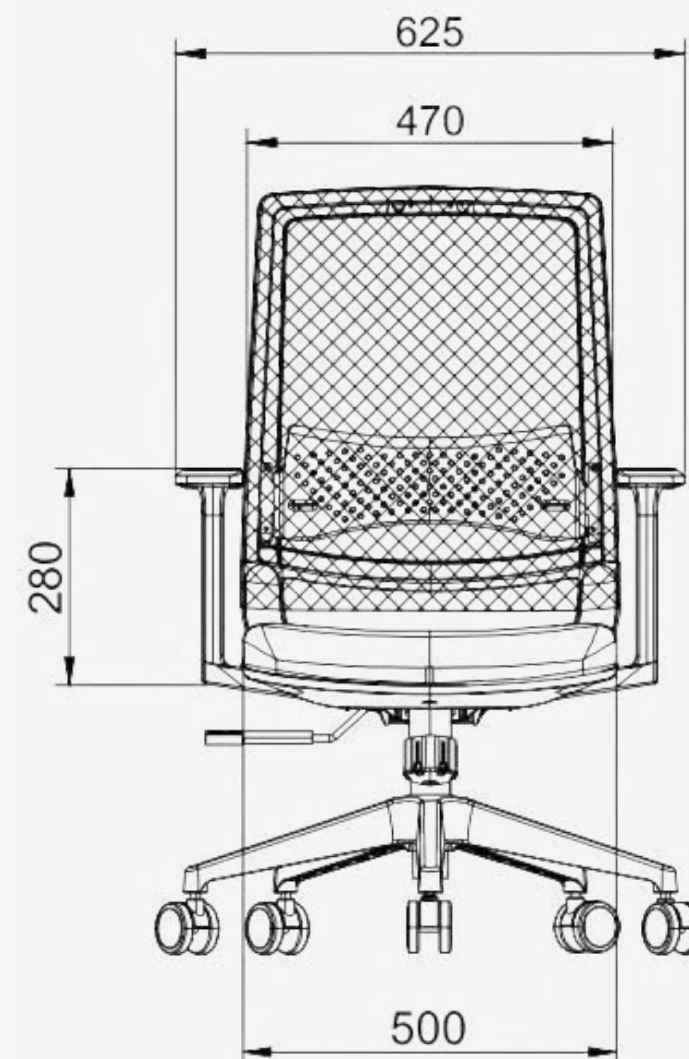

GK3-GM-01

Dimensions & Specifications

Overall Height: 950 - 1050 mm (Adjustable)

Seat Height: 430 - 530 mm (Adjustable)

Overall Width: 625 mm

Seat Width: 500 mm

Backrest Width: 470 mm

Overall Depth: 620 mm

Seat Depth: 450 mm

Backrest Height: 540 mm

Armrest Height: 280 mm

D-GT5-GH-03

LUV | Luxury&Veneer

vennerlux.sa

D-GT5-GH-03

The Veseat Executive Ergonomic Chair is designed for professionals who demand elevated comfort, full-body support, and modern elegance in their workspace.

Seat Height: 465 - 565 mm (Adjustable)

Overall Width: 680 mm

Seat Width: 510 mm

Back Width: 500 mm

Headrest Width: 390 mm

Headrest Height: 200 mm

Overall Depth: 640 mm

Seat Depth: 500 mm

Overall Height: 1045 – 1145 mm (Adjustable)

Backrest Height: 630 mm

Seat Height: 455 – 555 mm (Adjustable)

Overall Width: 695 mm

Back Width: 500 mm

Seat Width: 510 mm

Overall Depth: 640 mm

Seat Depth: 515 mm