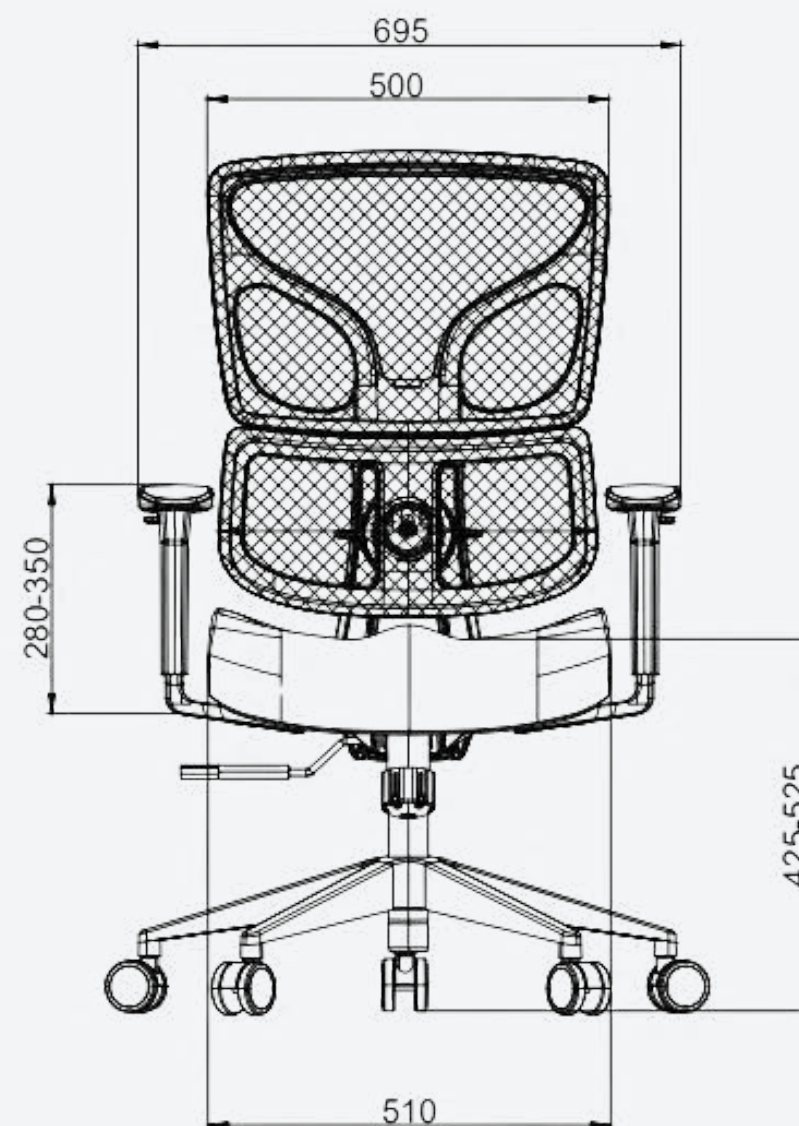

GK3-GM-01

Dimensions & Specifications

Overall Height: 950 - 1050 mm (Adjustable)

Seat Height: 430 - 530 mm (Adjustable)

Overall Width: 625 mm

Seat Width: 500 mm

Backrest Width: 470 mm

Overall Depth: 620 mm

Seat Height: 465 - 565 mm (Adjustable)

Overall Width: 680 mm

Seat Width: 510 mm

Back Width: 500 mm

Headrest Width: 390 mm

Headrest Height: 200 mm

Overall Depth: 640 mm

Seat Depth: 500 mm

Overall Height: 1045 – 1145 mm (Adjustable)

Backrest Height: 630 mm

Seat Height: 455 – 555 mm (Adjustable)

Overall Width: 695 mm

Back Width: 500 mm

Seat Width: 510 mm

Overall Depth: 640 mm

Seat Depth: 515 mm

Armrest Height: 280 – 350 mm

Armrest Length: 380 – 415 mm

Seat Height from Floor Range: 425 – 525 mm

F2-G21

F2-G21

The Veseat Elevate Chair is designed for creative workspaces, studios, labs, and high-desk environments where flexibility and comfort are essential.