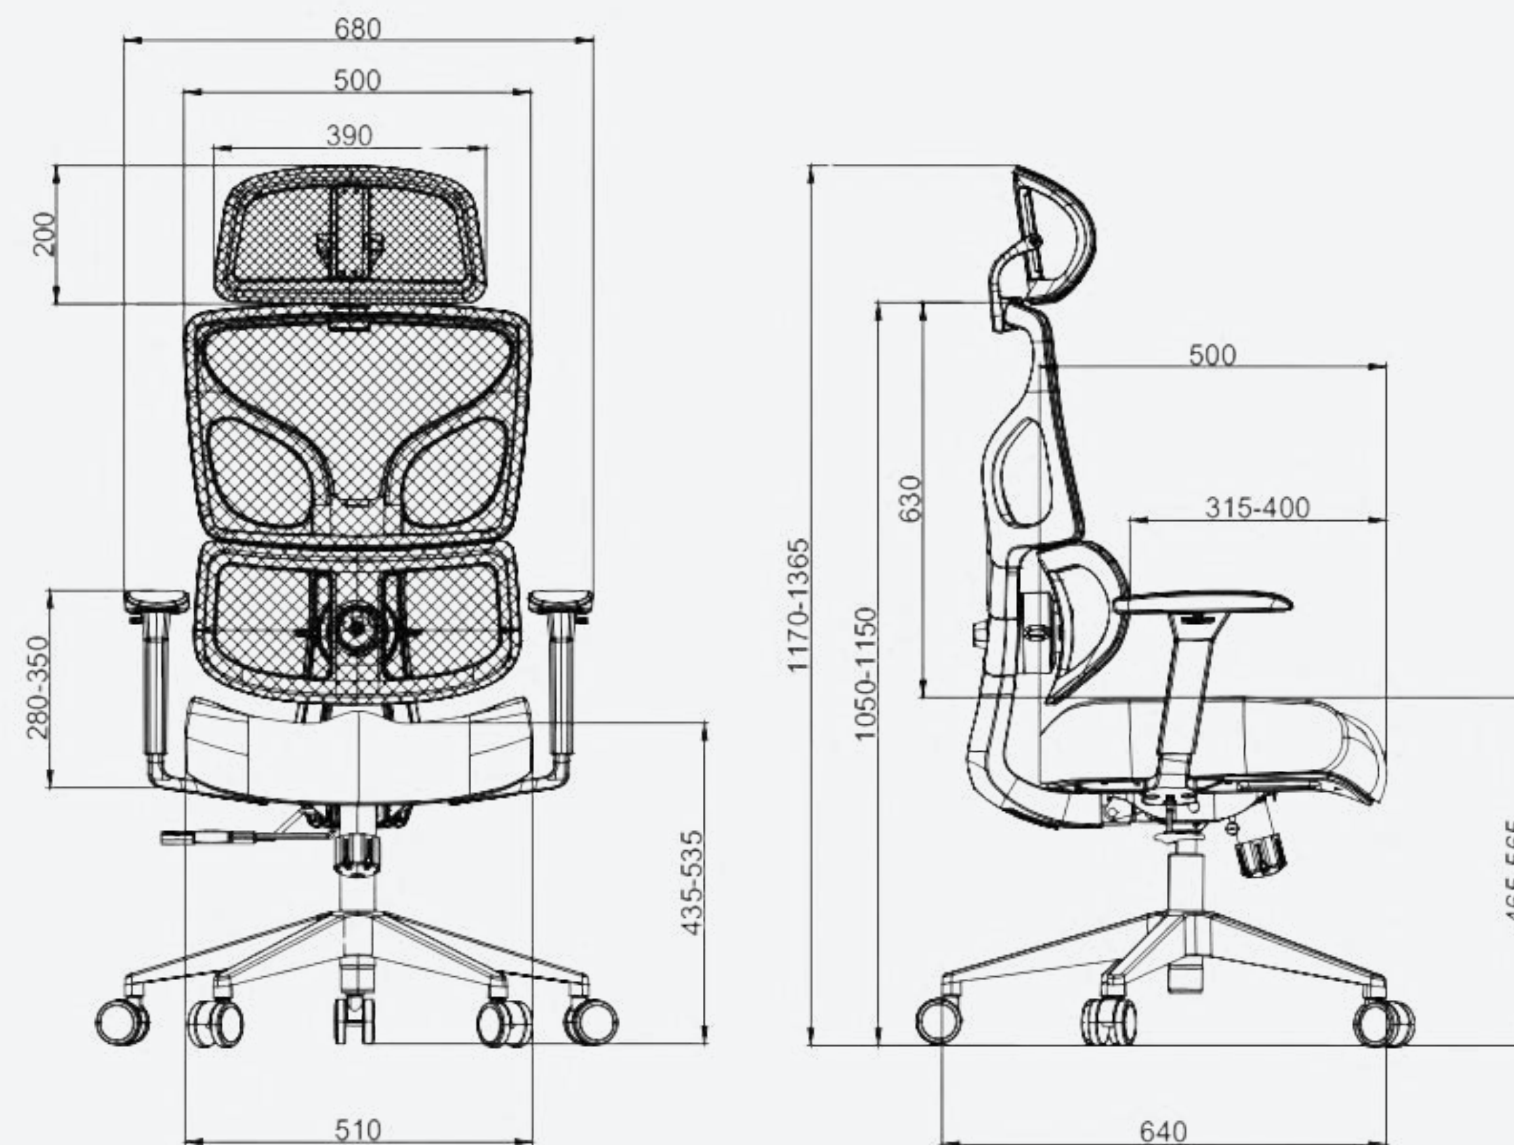

GK3-GM-01

Dimensions & Specifications

Overall Height: 950 - 1050 mm (Adjustable)

Seat Height: 430 - 530 mm (Adjustable)

Overall Width: 625 mm

Seat Width: 500 mm

Backrest Width: 470 mm

Overall Depth: 620 mm

Built on a durable five-star base with smooth-rolling casters, Veseat ensures both stability and effortless mobility.

D-GT5-GH-03

Dimensions & Specifications

Overall Height: 1170 - 1365 mm (Adjustable)

Backrest Height: 630 mm

Seat Height: 465 - 565 mm (Adjustable)

Overall Width: 680 mm

Seat Width: 510 mm

Back Width: 500 mm

Headrest Width: 390 mm

Headrest Height: 200 mm

Overall Depth: 640 mm

Seat Depth: 500 mm

Armrest Height: 280 - 350 mm

Armrest Length: 315 - 400 mm

D-GT5-GH-03

LUV | Luxury&Veneer

vennerlux.sa

D-GT5-GM-03

The Veseat Modern Ergonomic Chair is designed to deliver everyday comfort with a clean, contemporary aesthetic. With its balanced mid-back structure and breathable mesh design, it offers reliable support for dynamic work environments.